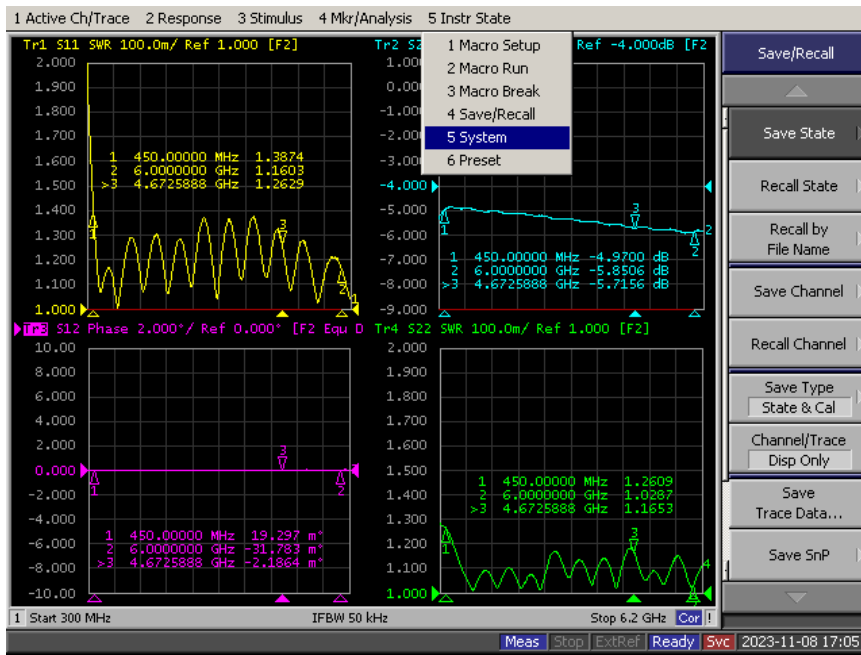

成都利德尔科技有限公司 ChengDu Leader Microwave Technology Co.,Ltd

电话: 028-65199117 传真: 028-65199116

http://www.leadermicrowave.com sales@leader-mw.com

TEL: +86-28-65199117 FAX: +86-28-65199116

Add: 中国 成都市成华区华翰路 89 号 610000

No.89,Huahan Road, chenghua Zone Chengdu, Sichuan China Zip Code:610000