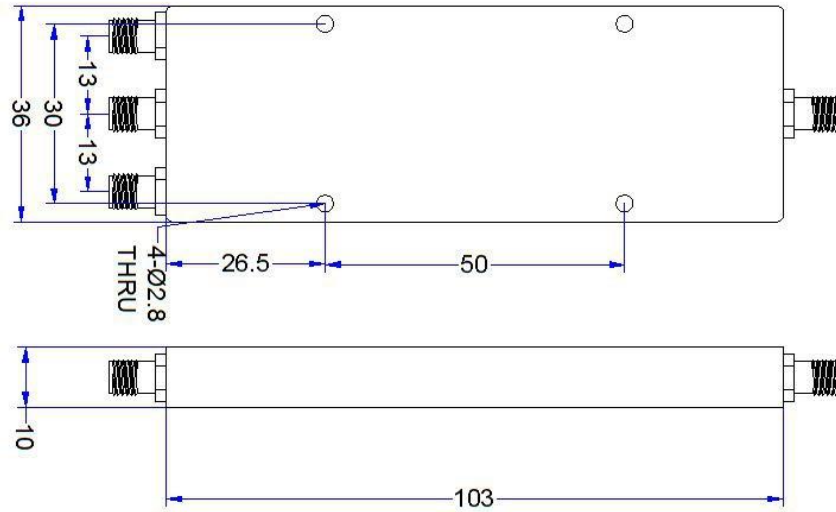

No.89,Huahan Road, chenghua Zone Chengdu, Sichuan China Zip Code:610000

Outline Drawing:

All Dimensions in mm

Outline Tolerances $\pm 0.5(0.02)$

Mounting Holes Tolerances $\pm 0.2(0.008)$

All Connectors: SMA-Female