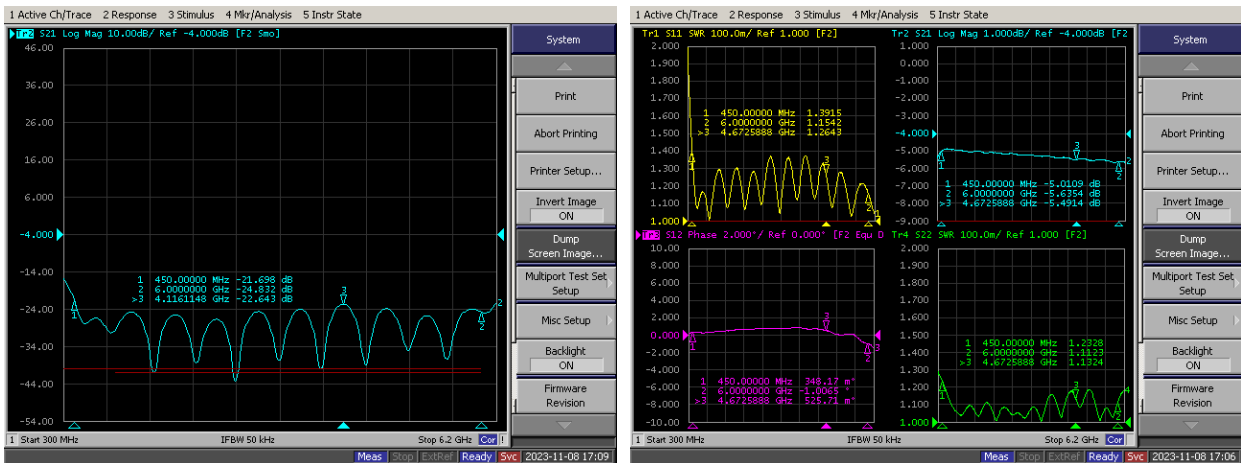

TEST DATA

成都利德尔科技有限公司 ChengDu Leader Microwave Technology Co.,Ltd

电话: 028-65199117 传真: 028-65199116

<http://www.leadermicrowave.com> sales@leader-mw.com

TEL: +86-28-65199117 FAX: +86-28-65199116

Add: 中国 成都市成华区华翰路 89 号 610000

No.89,Huahan Road, chenghua Zone Chengdu, Sichuan China Zip Code:610000